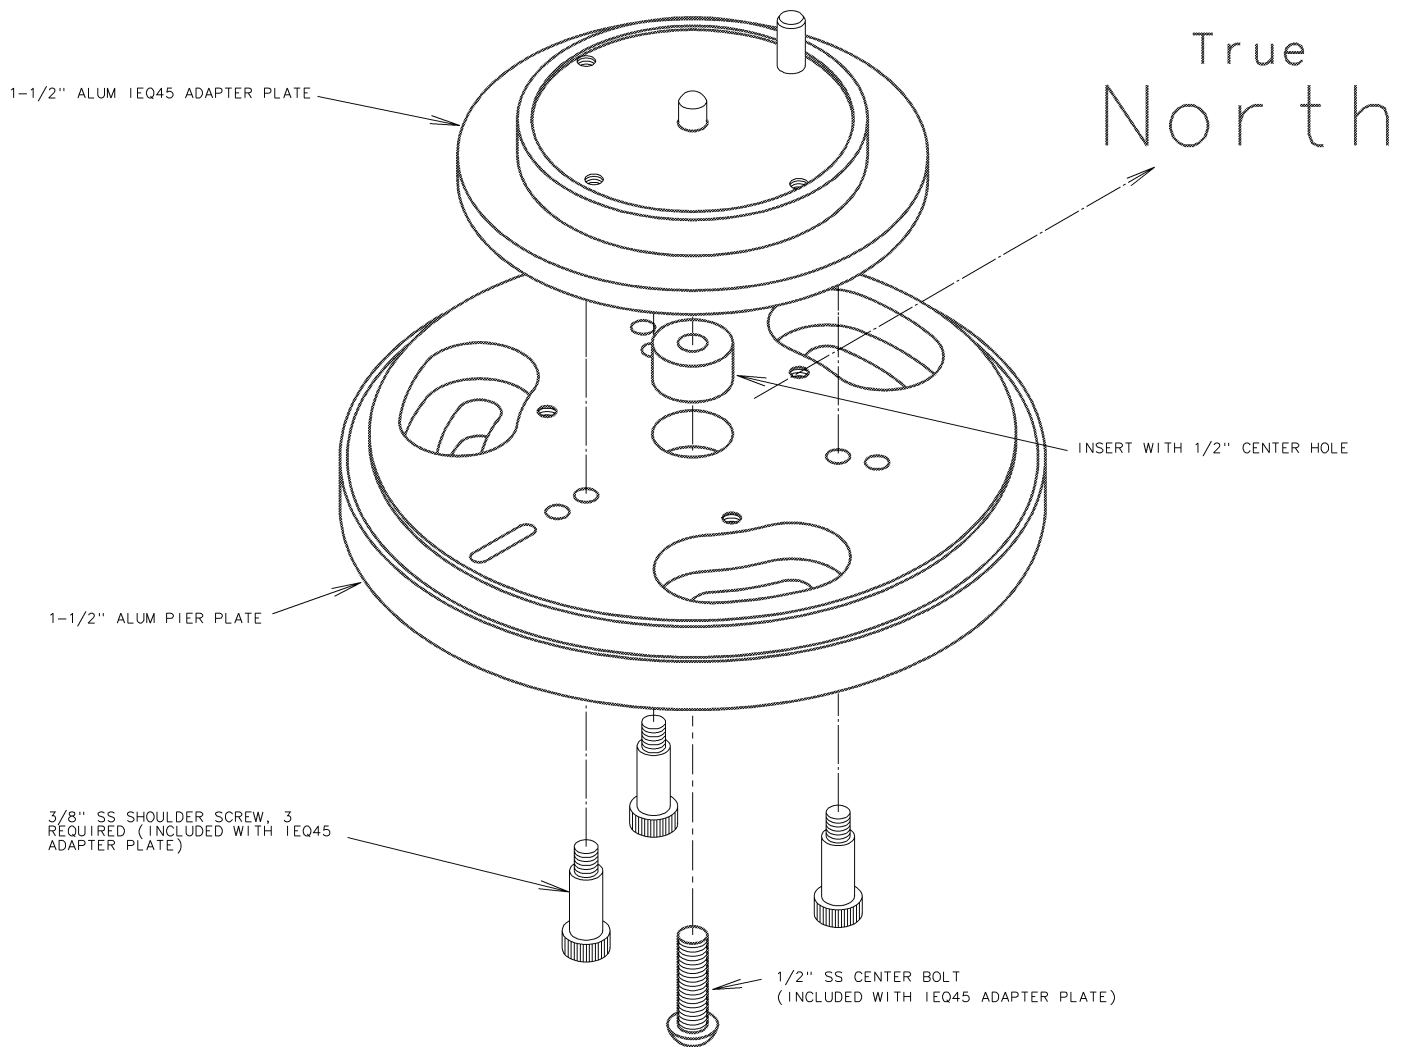

PIER TOP PLATE INSTALLATION DIAGRAM FOR THE iOPTRON IEQ45 MOUNT

INSTALLATION DIAGRAM STANDARD PIER TOP PLATE