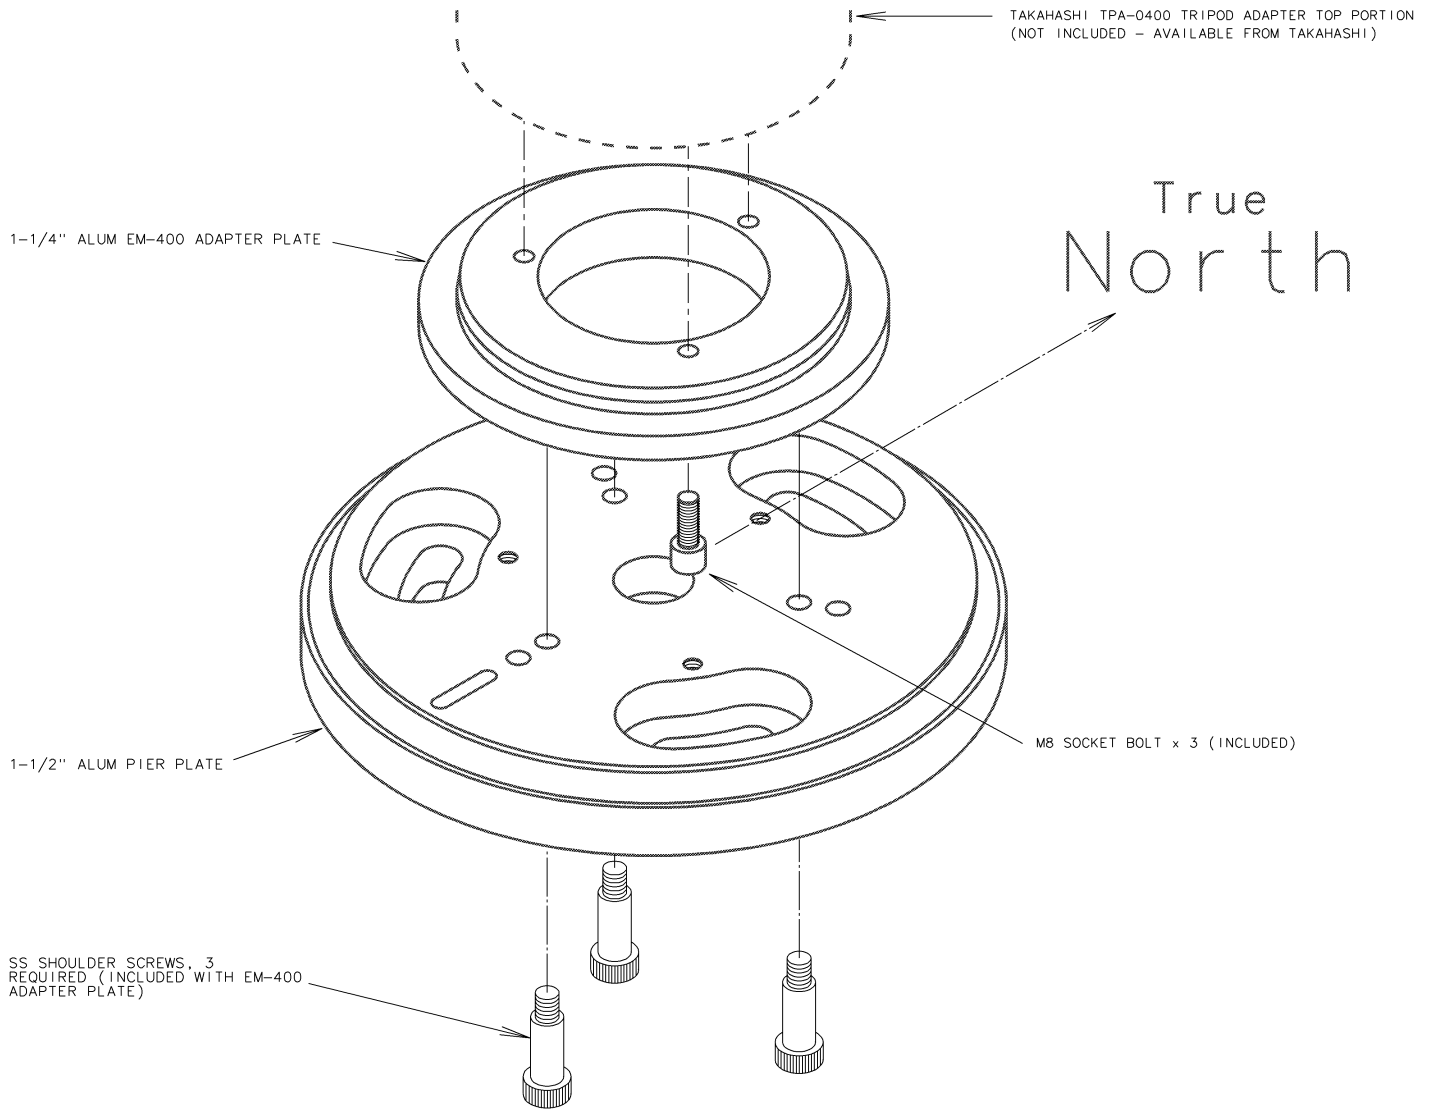

PIER TOP PLATE INSTALLATION DIAGRAM FOR THE TAKAHASHI EM-400 MOUNT

INSTALLATION DIAGRAM STANDARD PIER TOP PLATE