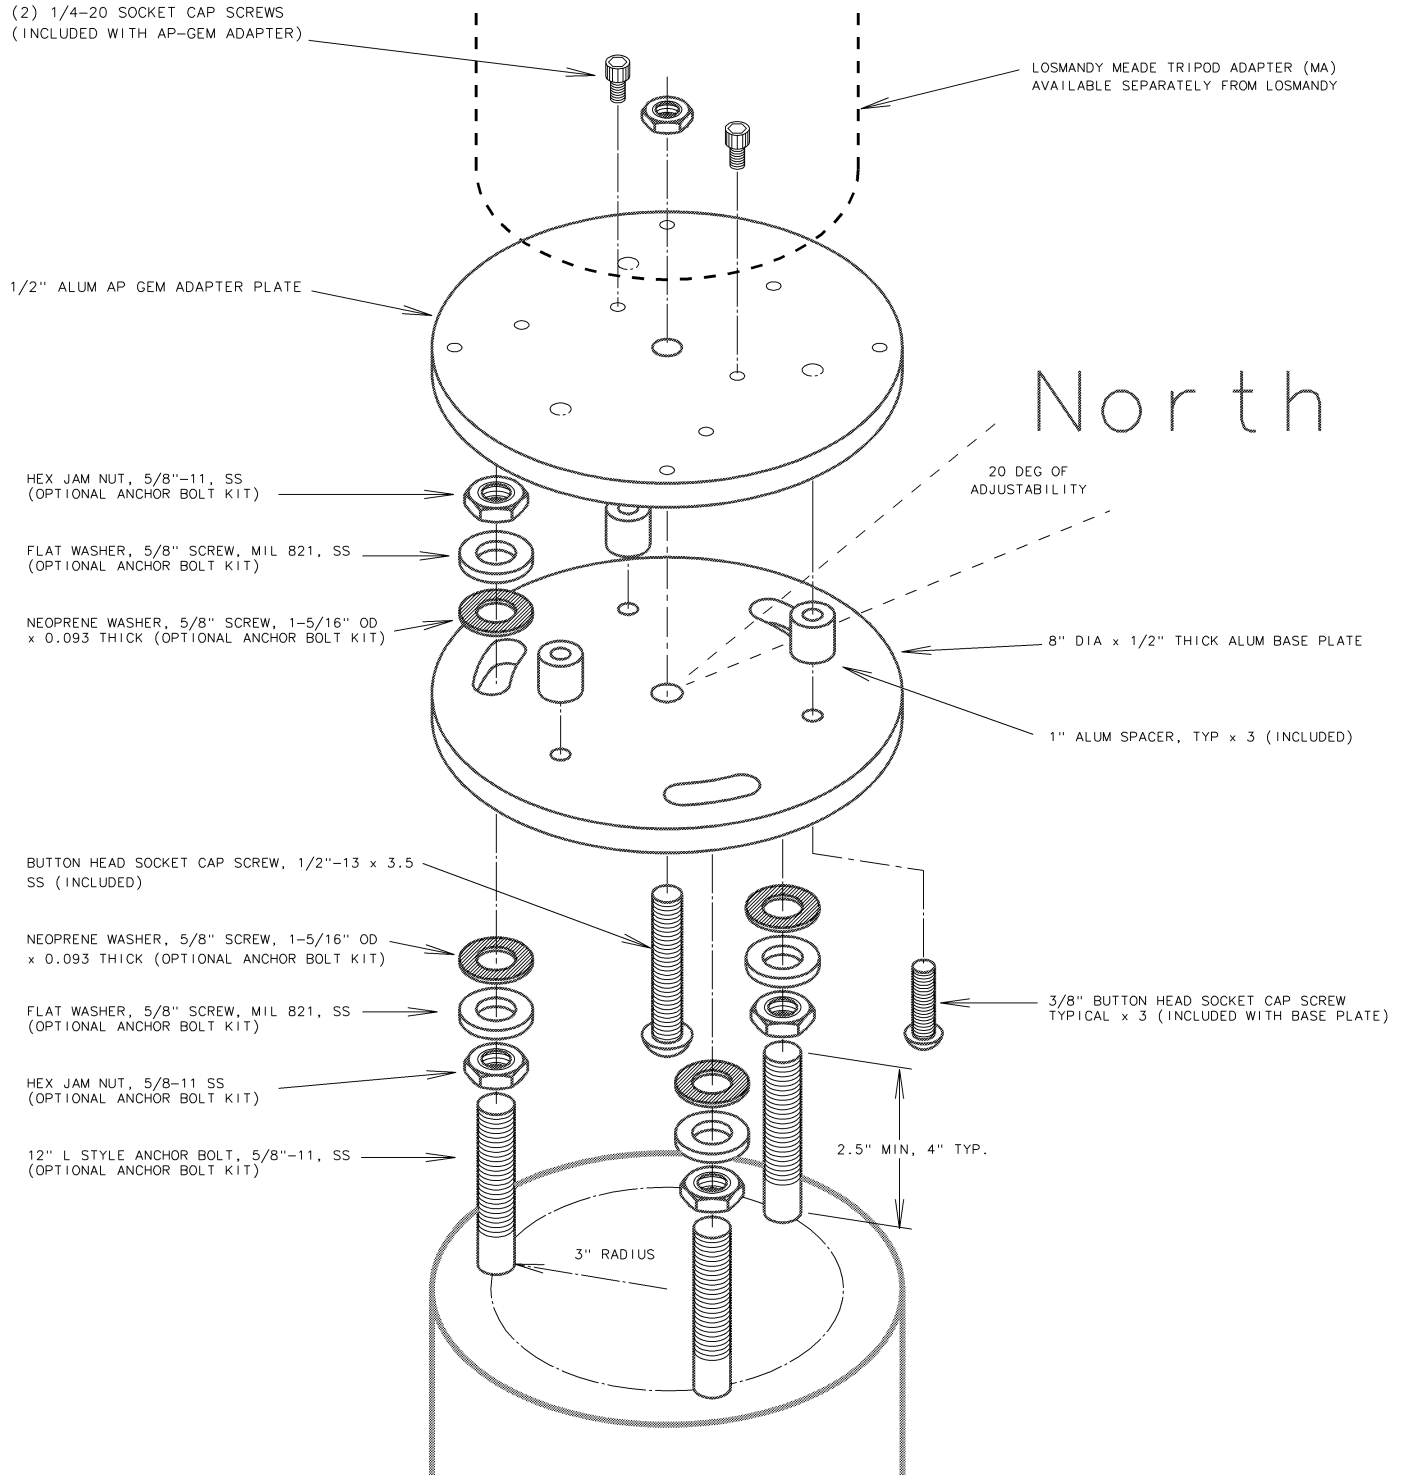

8" PIER TOP PLATE INSTALLATION DIAGRAM FOR THE LOSMANDY GM-8/G-11 MOUNTS

8" PIER TOP PLATE INSTALLATION DIAGRAM FOR THE AP900 MOUNT