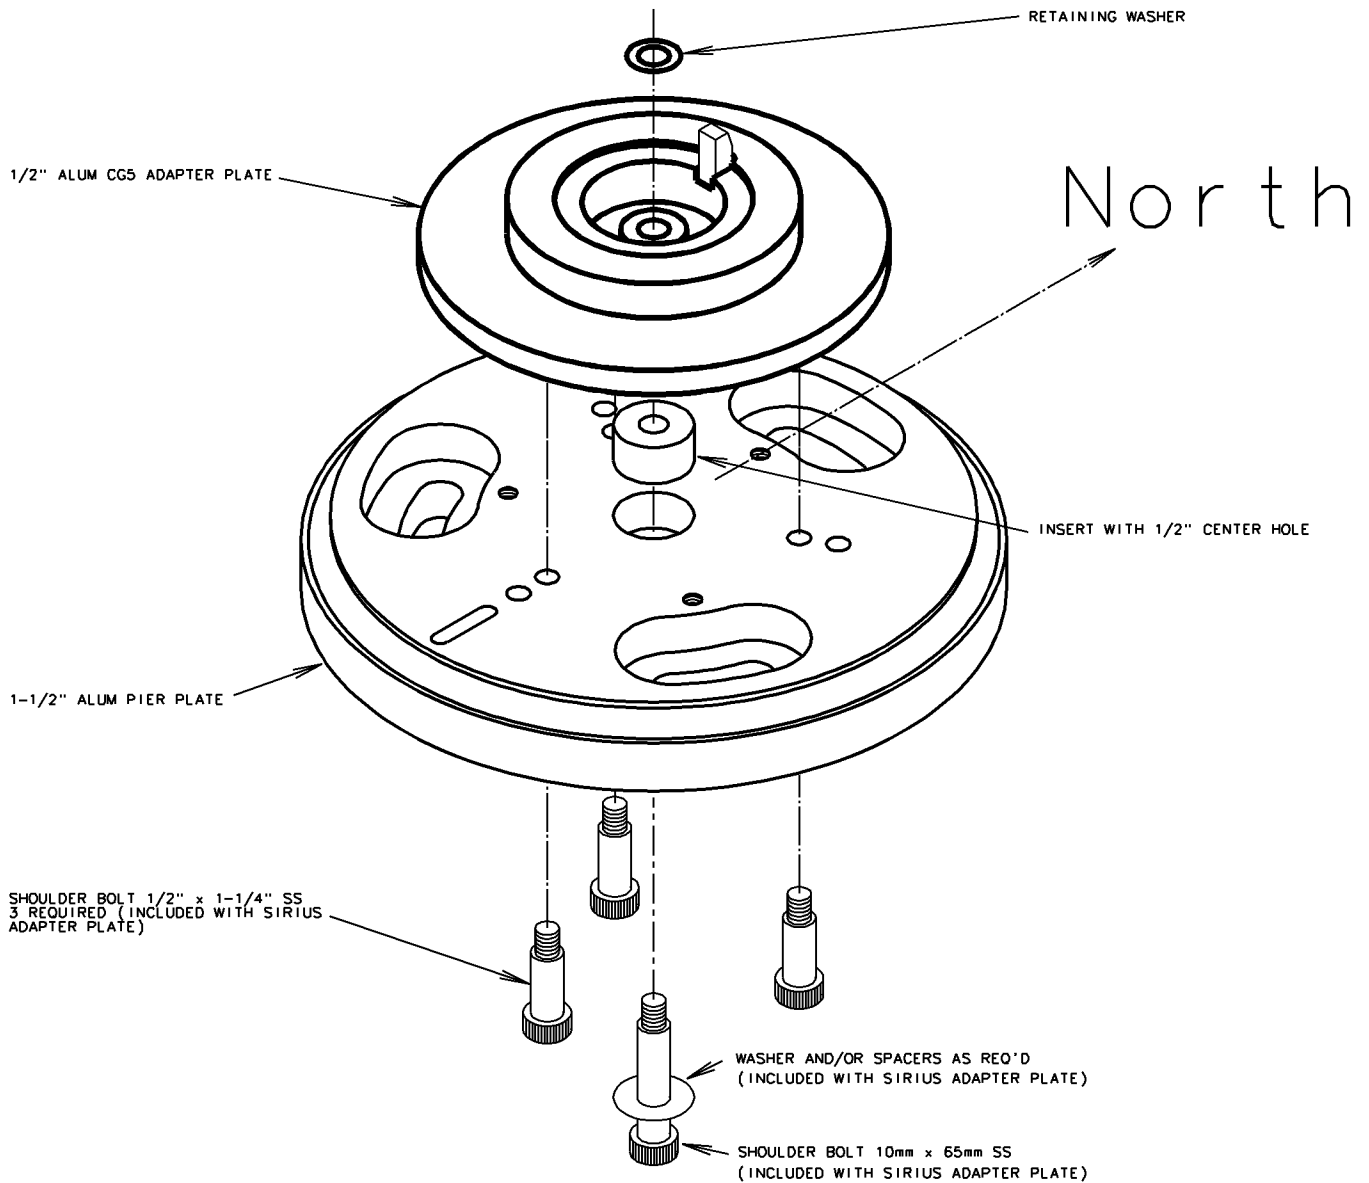

PIER TOP PLATE INSTALLATION DIAGRAM FOR SIRIUS TYPE MOUNTS

INSTALLATION DIAGRAM STANDARD PIER TOP PLATE