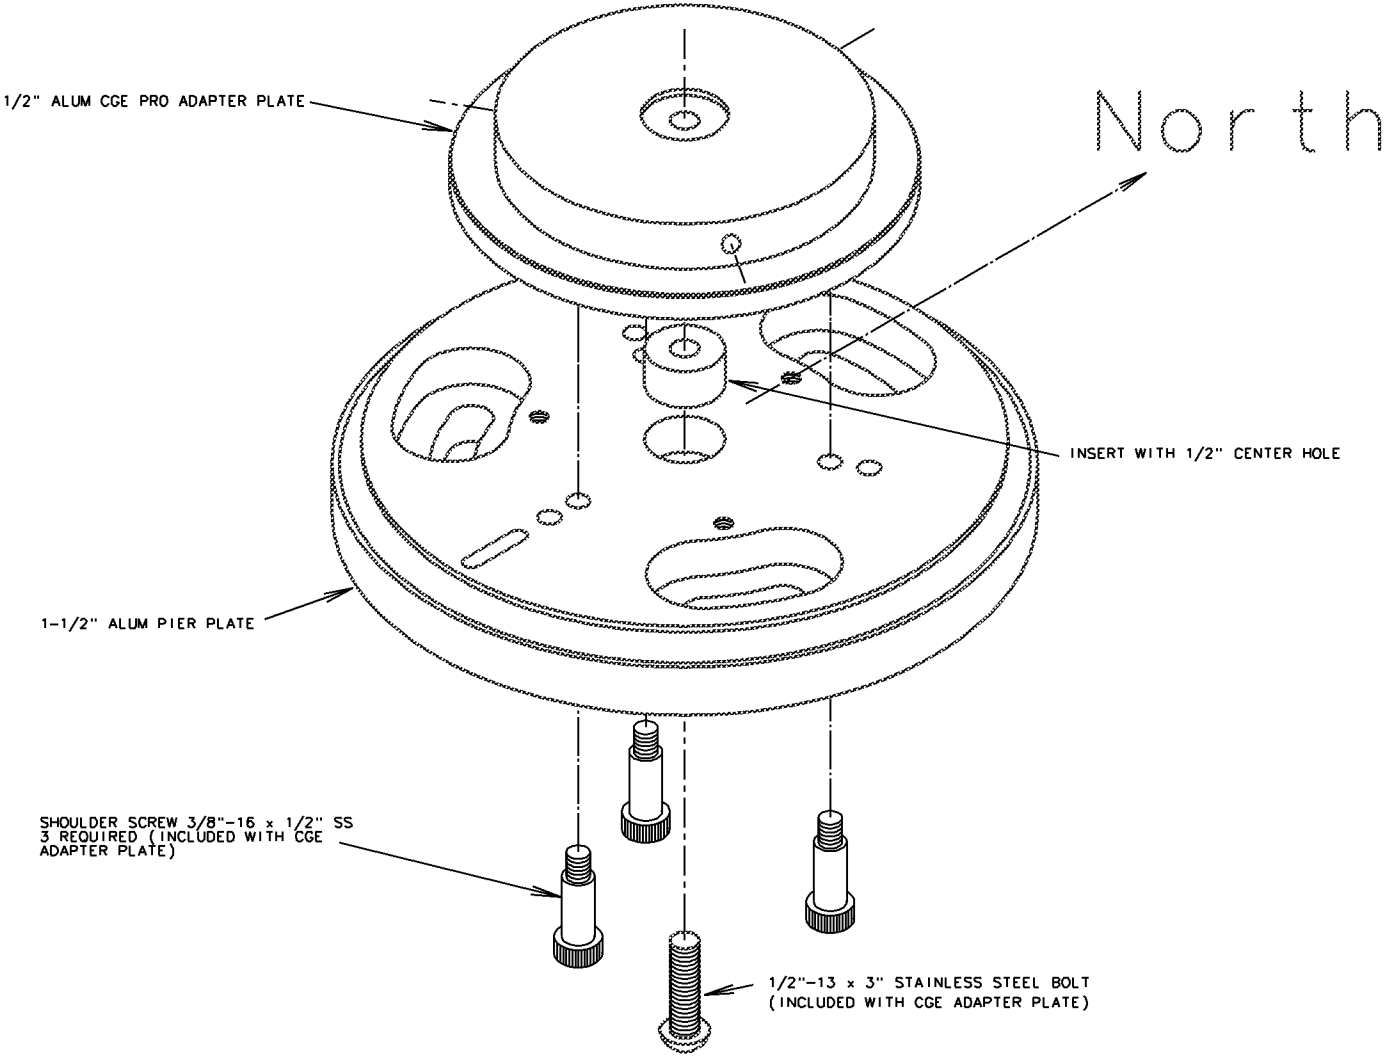

# PIER TOP PLATE INSTALLATION DIAGRAM FOR THE CELESTRON(R) CGE PRO MOUNT

# INSTALLATION DIAGRAM STANDARD PIER TOP PLATE