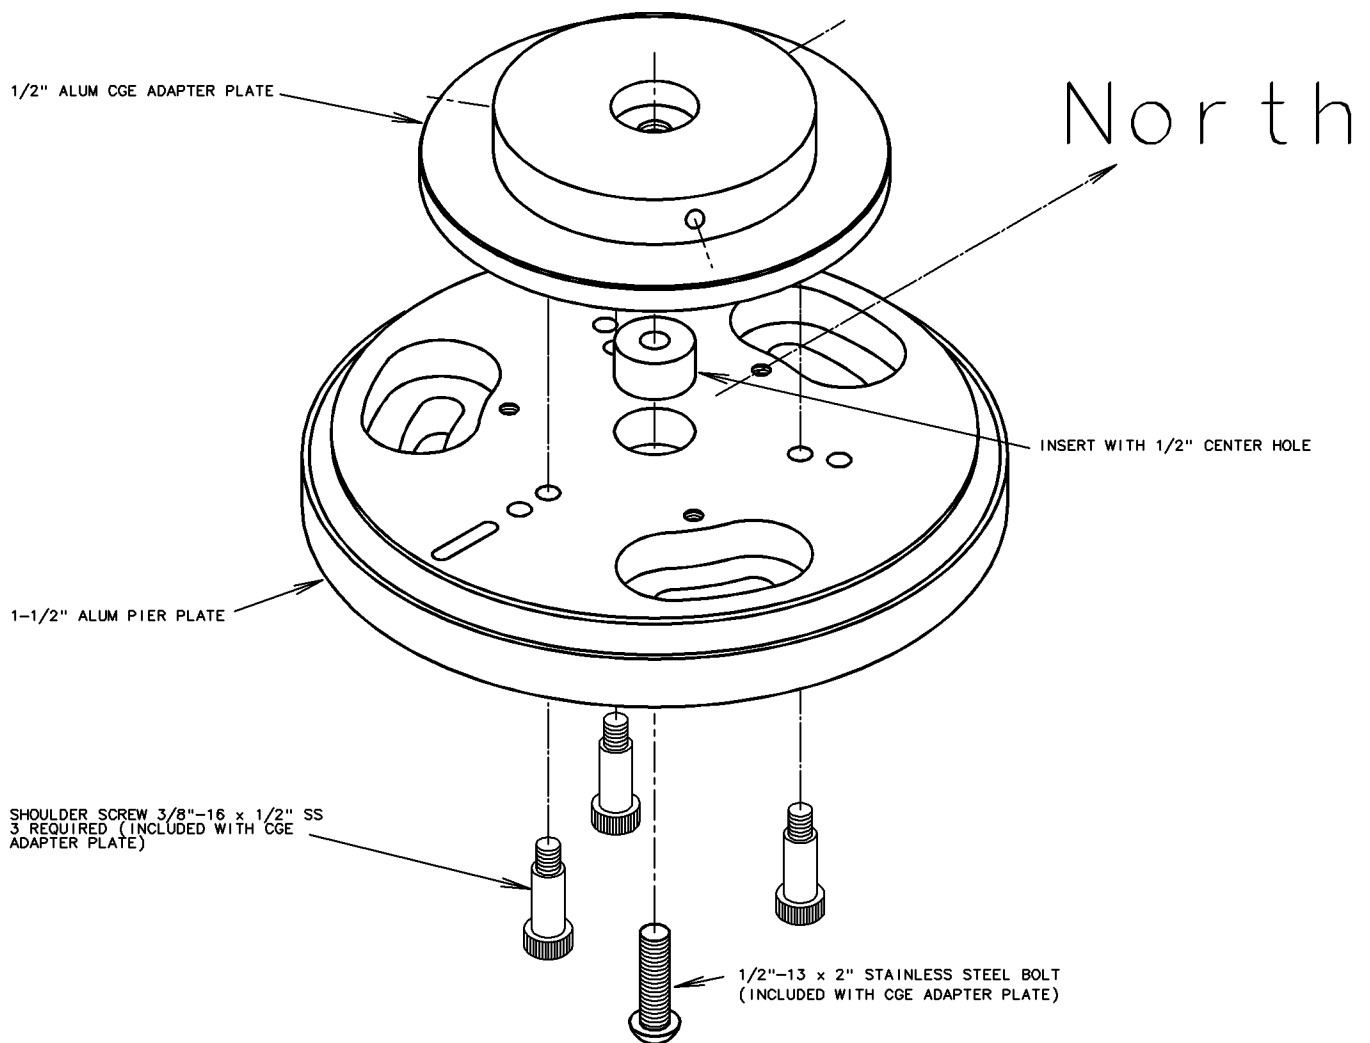

Pier Top Plate Installation Diagram for the Celestron(r) CGE Mount

INSTALLATION DIAGRAM STANDARD PIER TOP PLATE