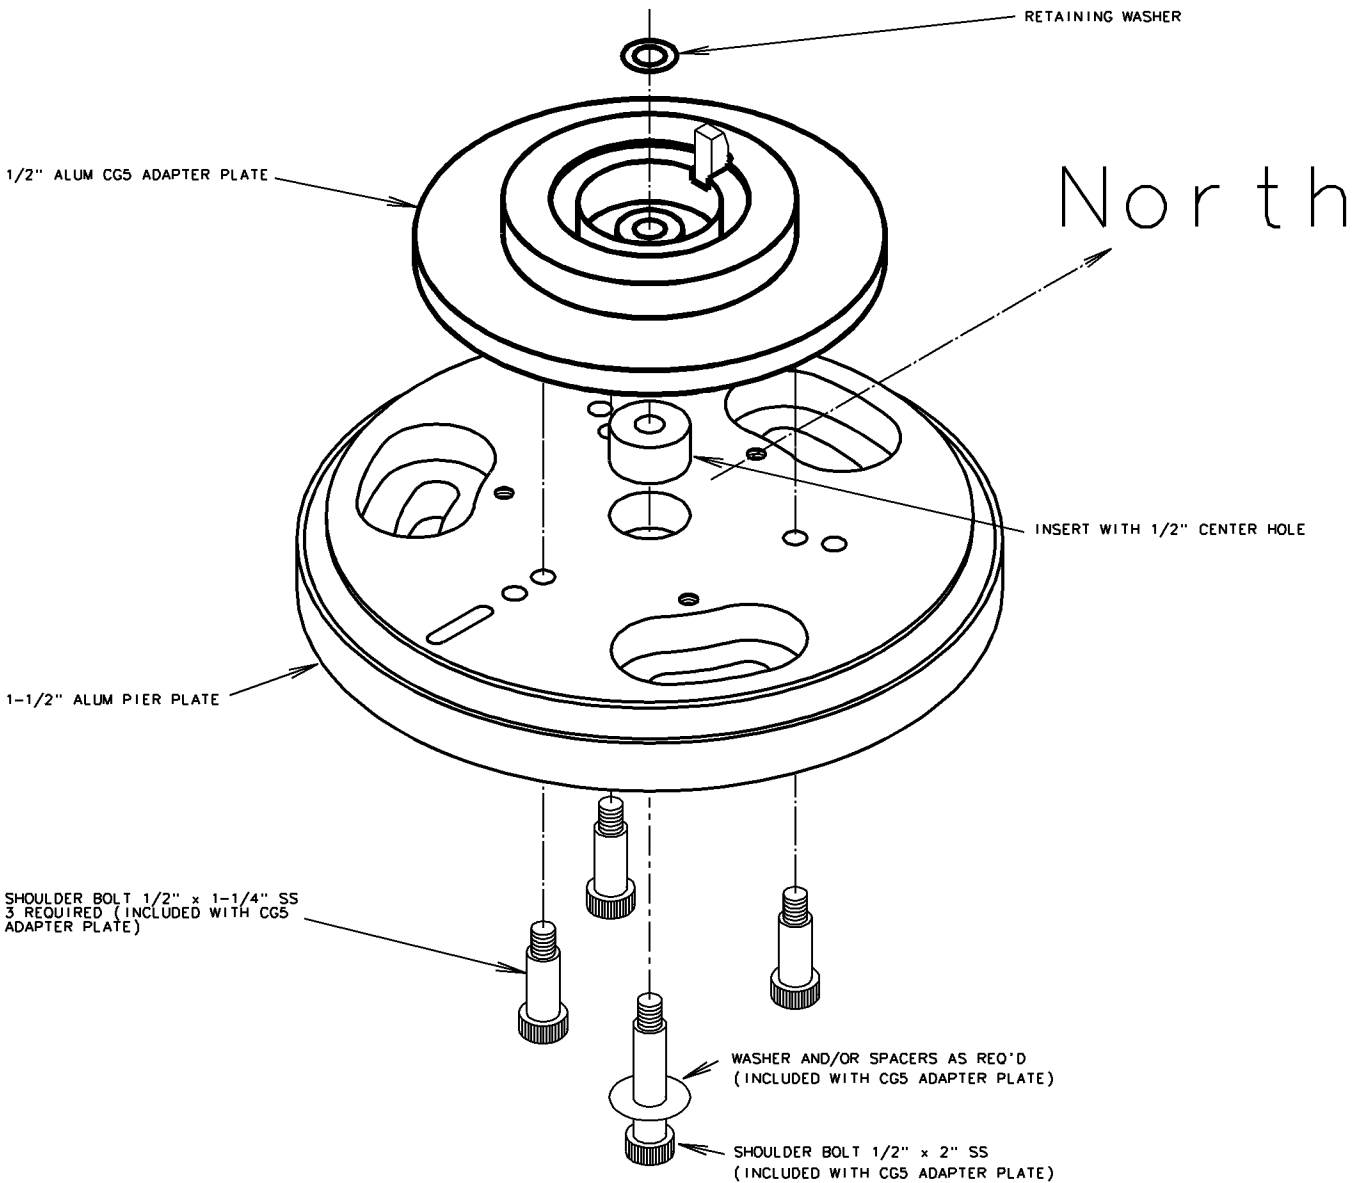

PIER TOP PLATE INSTALLATION DIAGRAM FOR CG-5 TYPE MOUNTS

INSTALLATION DIAGRAM STANDARD PIER TOP PLATE