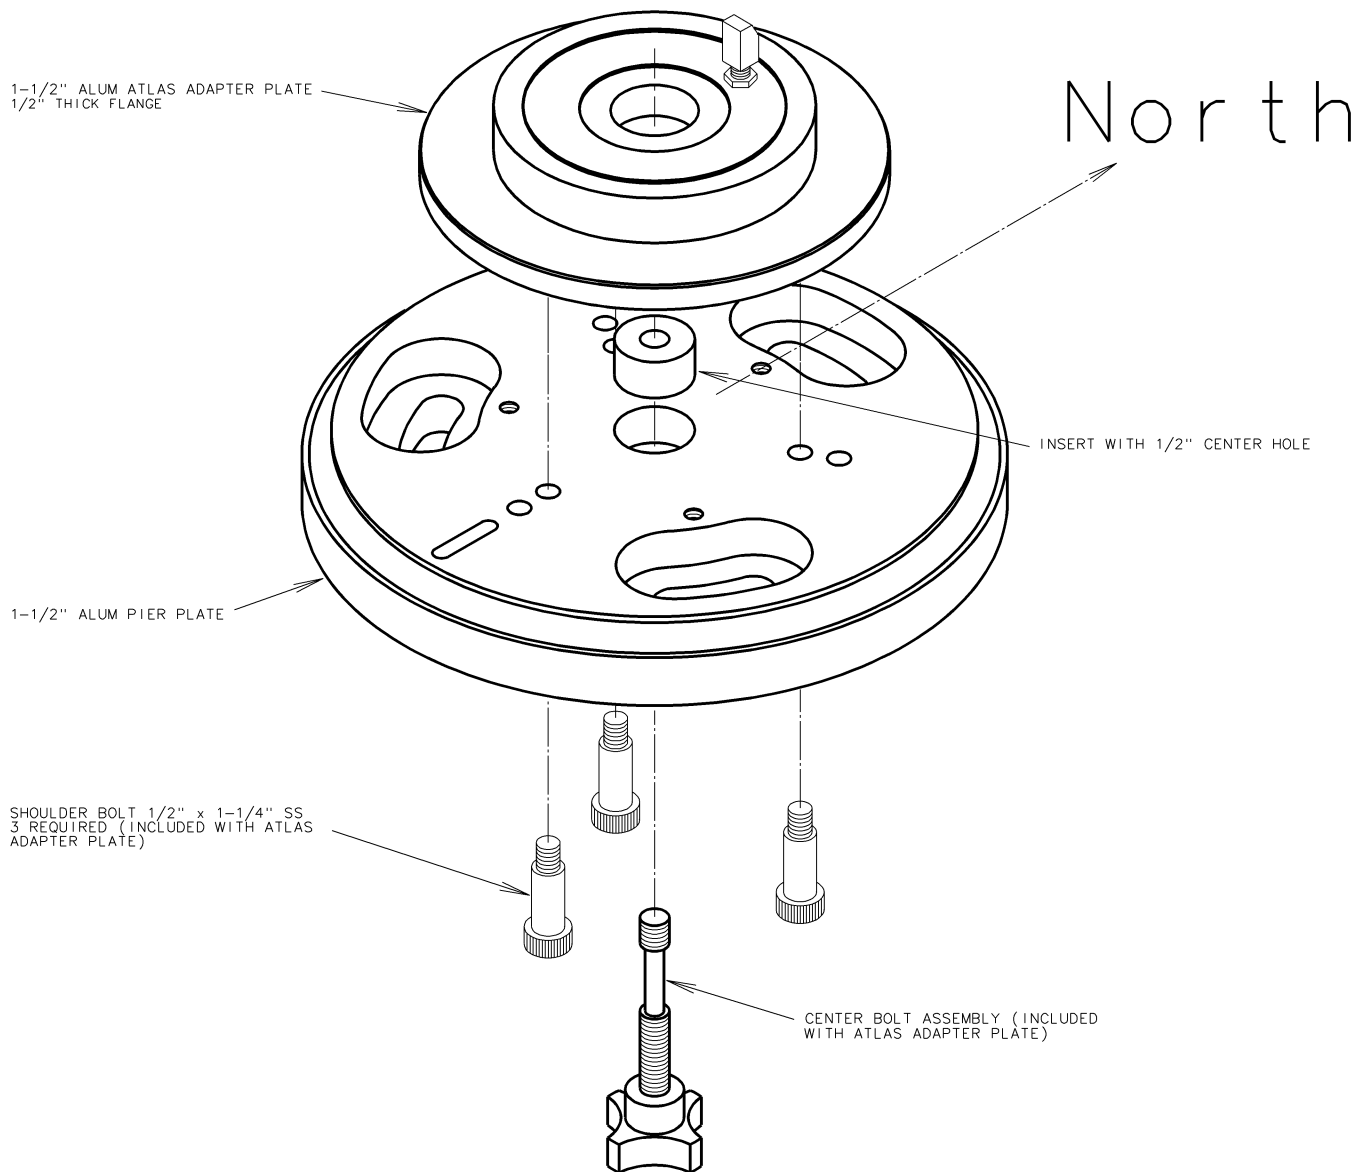

PIER TOP PLATE INSTALLATION DIAGRAM FOR ATLAS TYPE MOUNTS

INSTALLATION DIAGRAM STANDARD PIER TOP PLATE