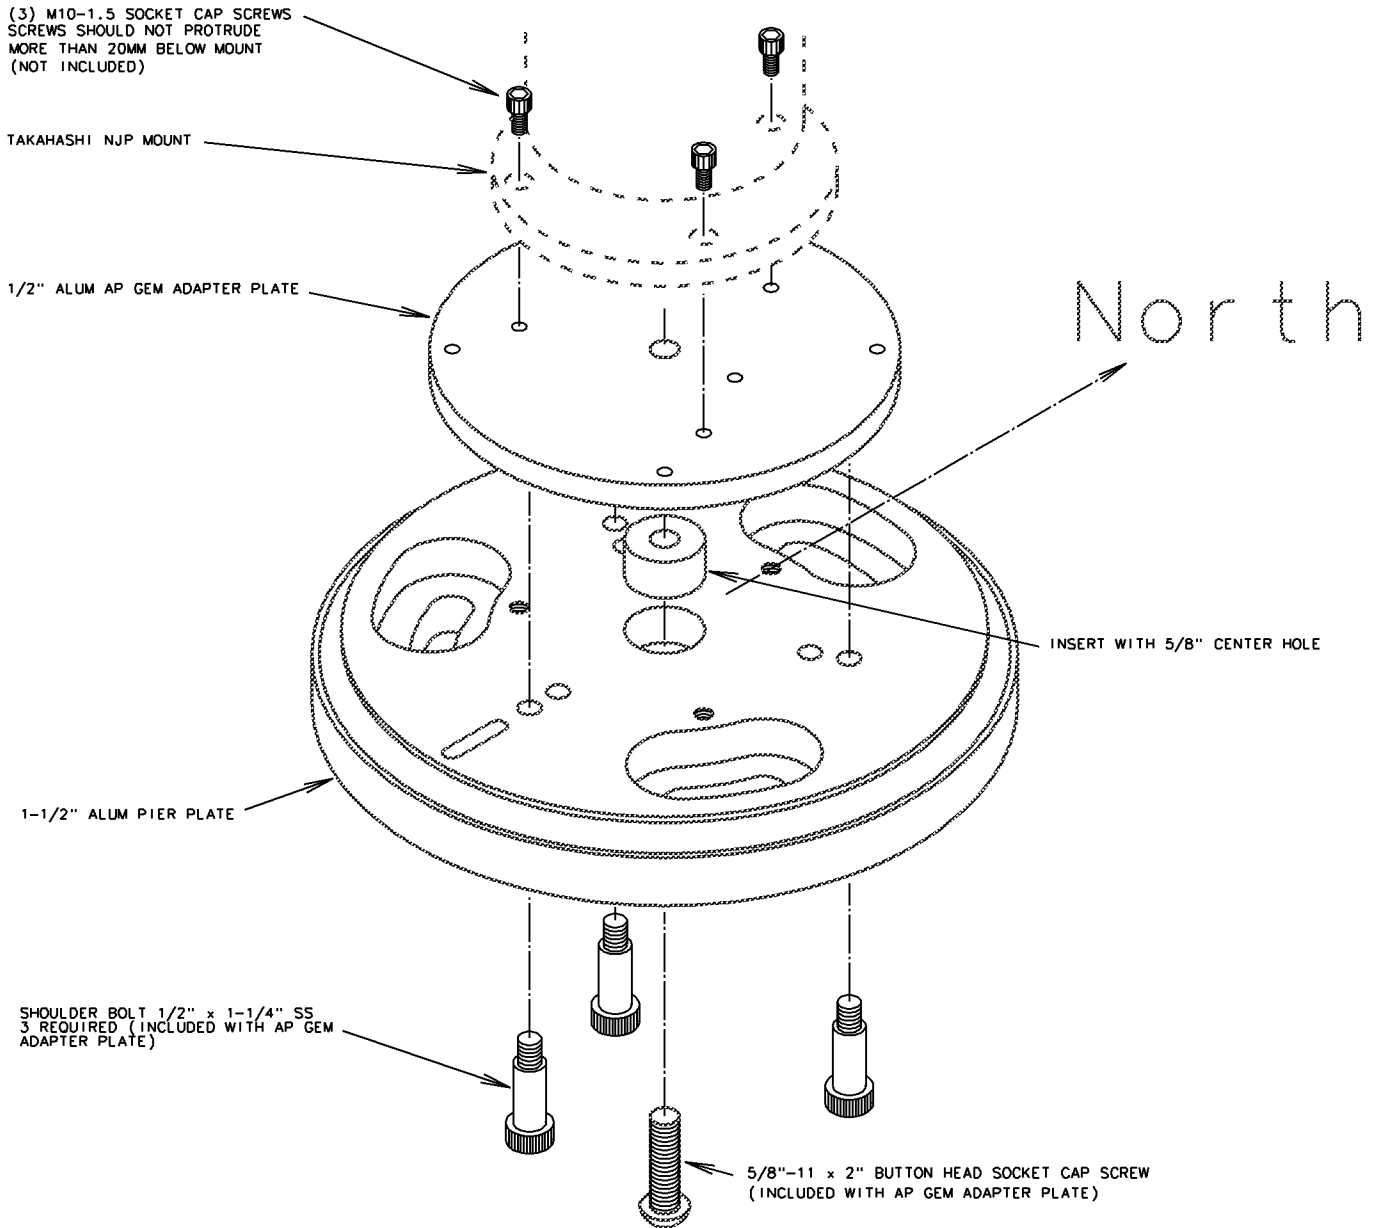

# PIER TOP PLATE INSTALLATION DIAGRAM FOR TAK-NJP MOUNTS

# PIER TOP PLATE INSTALLATION DIAGRAM FOR AP-900 MOUNT

# PIER TOP PLATE INSTALLATION DIAGRAM FOR GM-8/G-11 MOUNTS