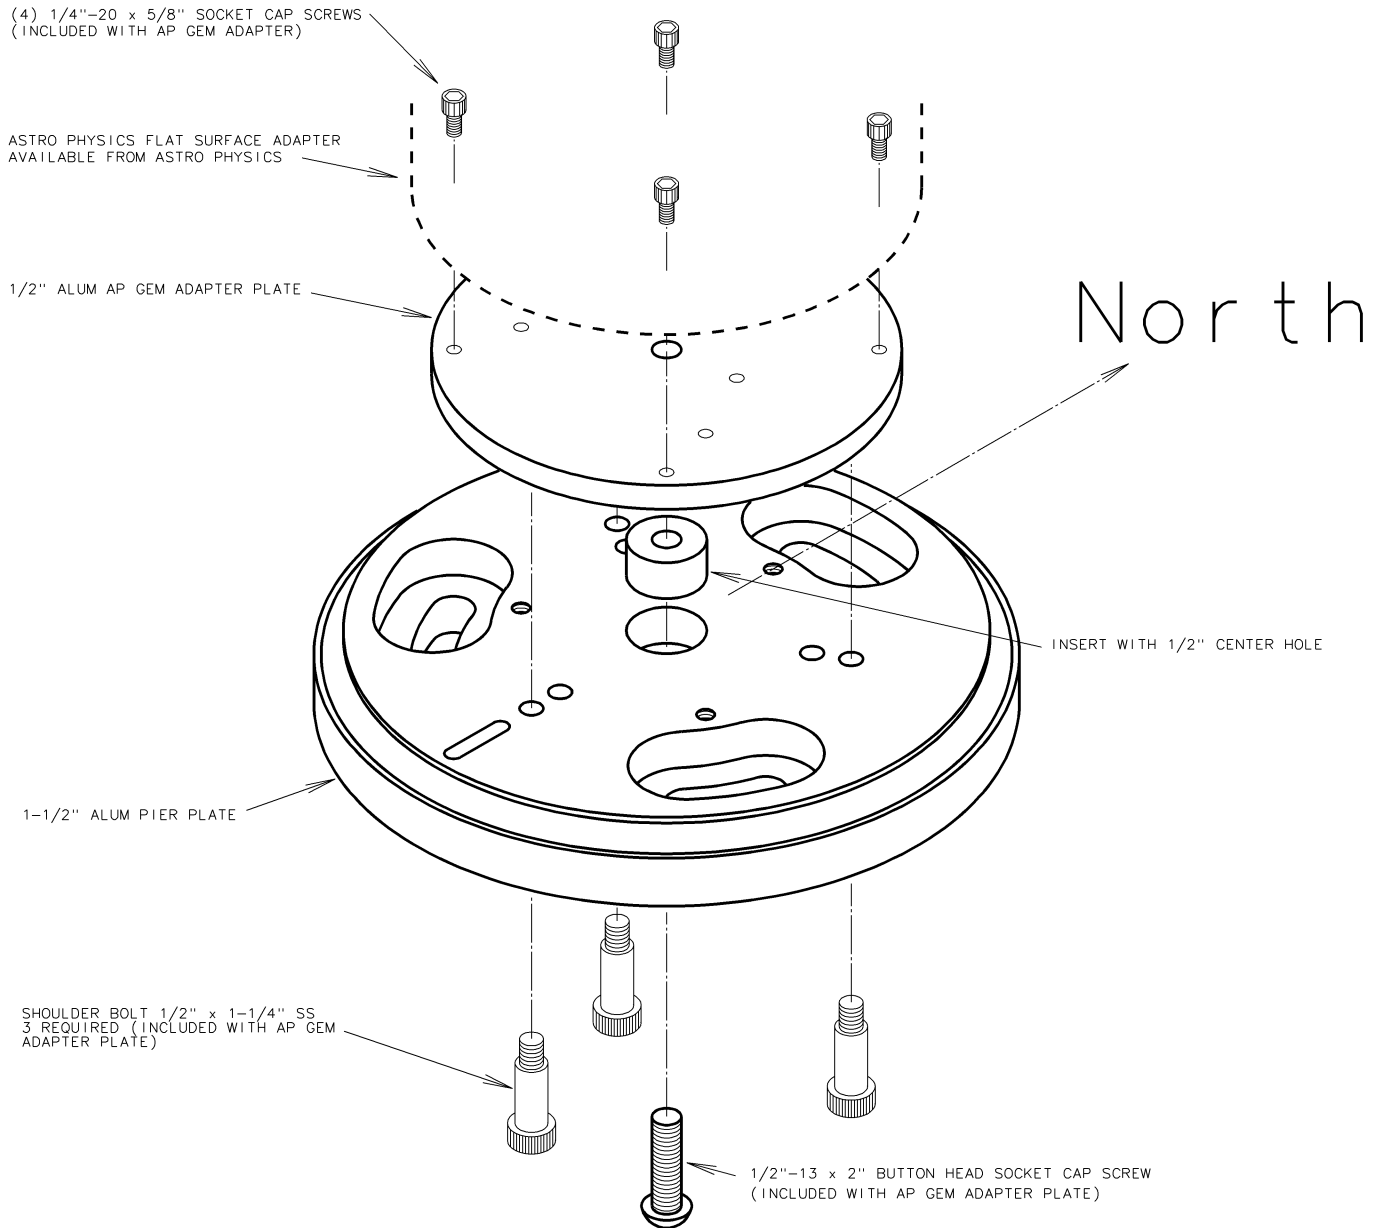

# PIER TOP PLATE INSTALLATION DIAGRAM FOR TAK-NJP MOUNTS

# PIER TOP PLATE INSTALLATION DIAGRAM FOR AP-900 MOUNT

# PIER TOP PLATE INSTALLATION DIAGRAM FOR GM-8/G-11 MOUNTS